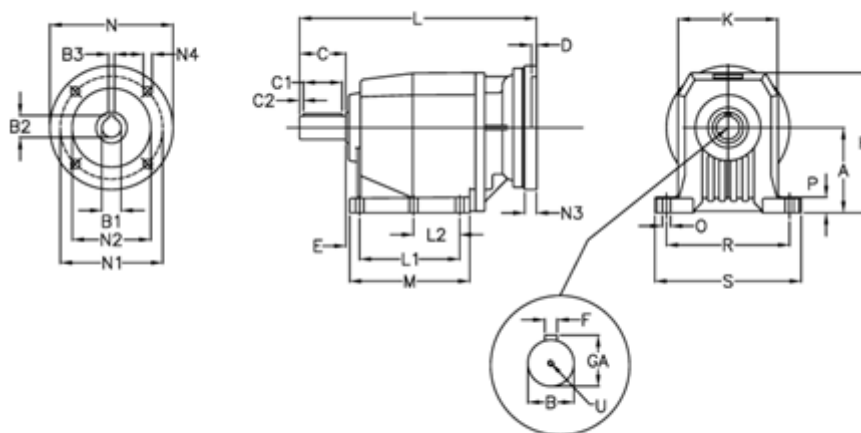

Article number: 40600703471245
 Description: Helical gearbox
 C702P-34,7-P112B5

Measures

A = 210	D = 4.5	L2 = 0.0	P = 30
B = 60	E = 25	M = 222.0	R = 300
B1 = 28	F = 18	N = 250	S = 350
B2 = 31.3	GA = 64.0	N1 = 215	U = M20x42
B3 = 8	H = 349	N2 = 180	
C = 120	K = 262	N3 = 0	
C1 = 90	L = 483.0	N4 = M12x16	
C2 = 15	L1 = 165.0	O = 22	